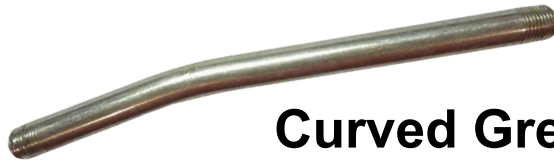

- GLOV-MFSG-375L (Size L)
- GLOV-MFSG-375XL (Size XL)

\$24.50ea

Heavy Duty Lever Type Grease Guns

- LIN1142 6" Extension
- LIN1147 18" Whip Hose & Coupler

\$34.59ea

12V Battery Powered Grease Gun

- LIN1242 12V Battery Powered Grease Gun + Charger

\$218.39ea

Pistol Grip Grease Gun

- LIN1134 18" Flex Hose & Coupler

\$46.05ea

Hydraulic Couplers

- LIN5845 1/8" FP 7,500 PSI
- LIN5852 1/8" FP 6,000 PSI

\$12.35ea

\$7.30

Curved Grease Gun Rigid Extension

- LIN62028 1/8-27 MP X 6"
- LIN62061 1/8-27 MP X 12"

\$4.31ea

\$15.97ea

While Supplies Last

LIN62061 1/8-27 MP X 12"